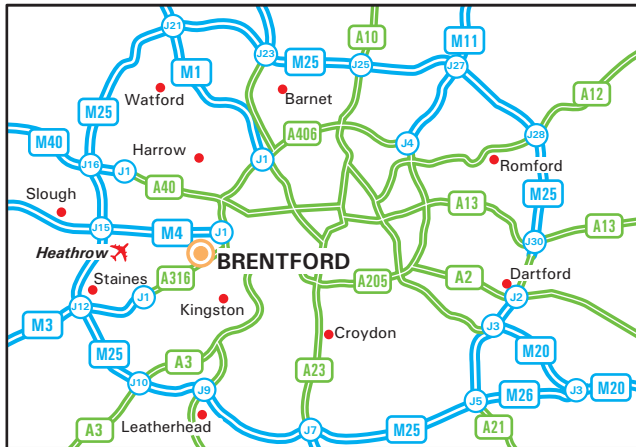

# morse

**Morse UK  
(Head Office)**  
**Profile West, 950 Great West Road**  
**Brentford, Middlesex TW8 9EE**  
 Tel : +44 (0)20 8380 8000 - Fax: +44 (0)20 8560 7700  
 www.morse.com

**From M4 / Heathrow** ✈

- Leave the airport following signs for the M4.
- Remain on the M4 to junction 2, exit, and continue to roundabout.
- Take the fifth exit which is the Great West Road (A4).
- Continue along the A4 for approximately a mile (passing the Glaxo Smithkline building on the right) until you see a footbridge.
- Move into the outside lane, as you will need to do a U-turn and take the A4 London-bound on the right.
- Continue back down the A4 and turn left onto Transport Avenue.
- Profile West is the first building on the right (see inset).

**From M25**

- Leave the motorway at junction 15 (signed M4 & London (W), Heathrow Terminals 1,2 & 3).
- Join the M4 following signs for London
- Follow directions above "From M4 / Heathrow" point 2.

**From North Circular Road**

- Follow the North Circular Road (A406) to junction 1 of the M4.
- At the roundabout, take the Great West Road (A4) exit.
- Follow directions above "From M4 / Heathrow" point 4.

**By Train** 🚆

- Our office is a 10 minute walk from Brentford station.
- Brentford receives services from London Waterloo, Clapham Junction, Hounslow and Staines.